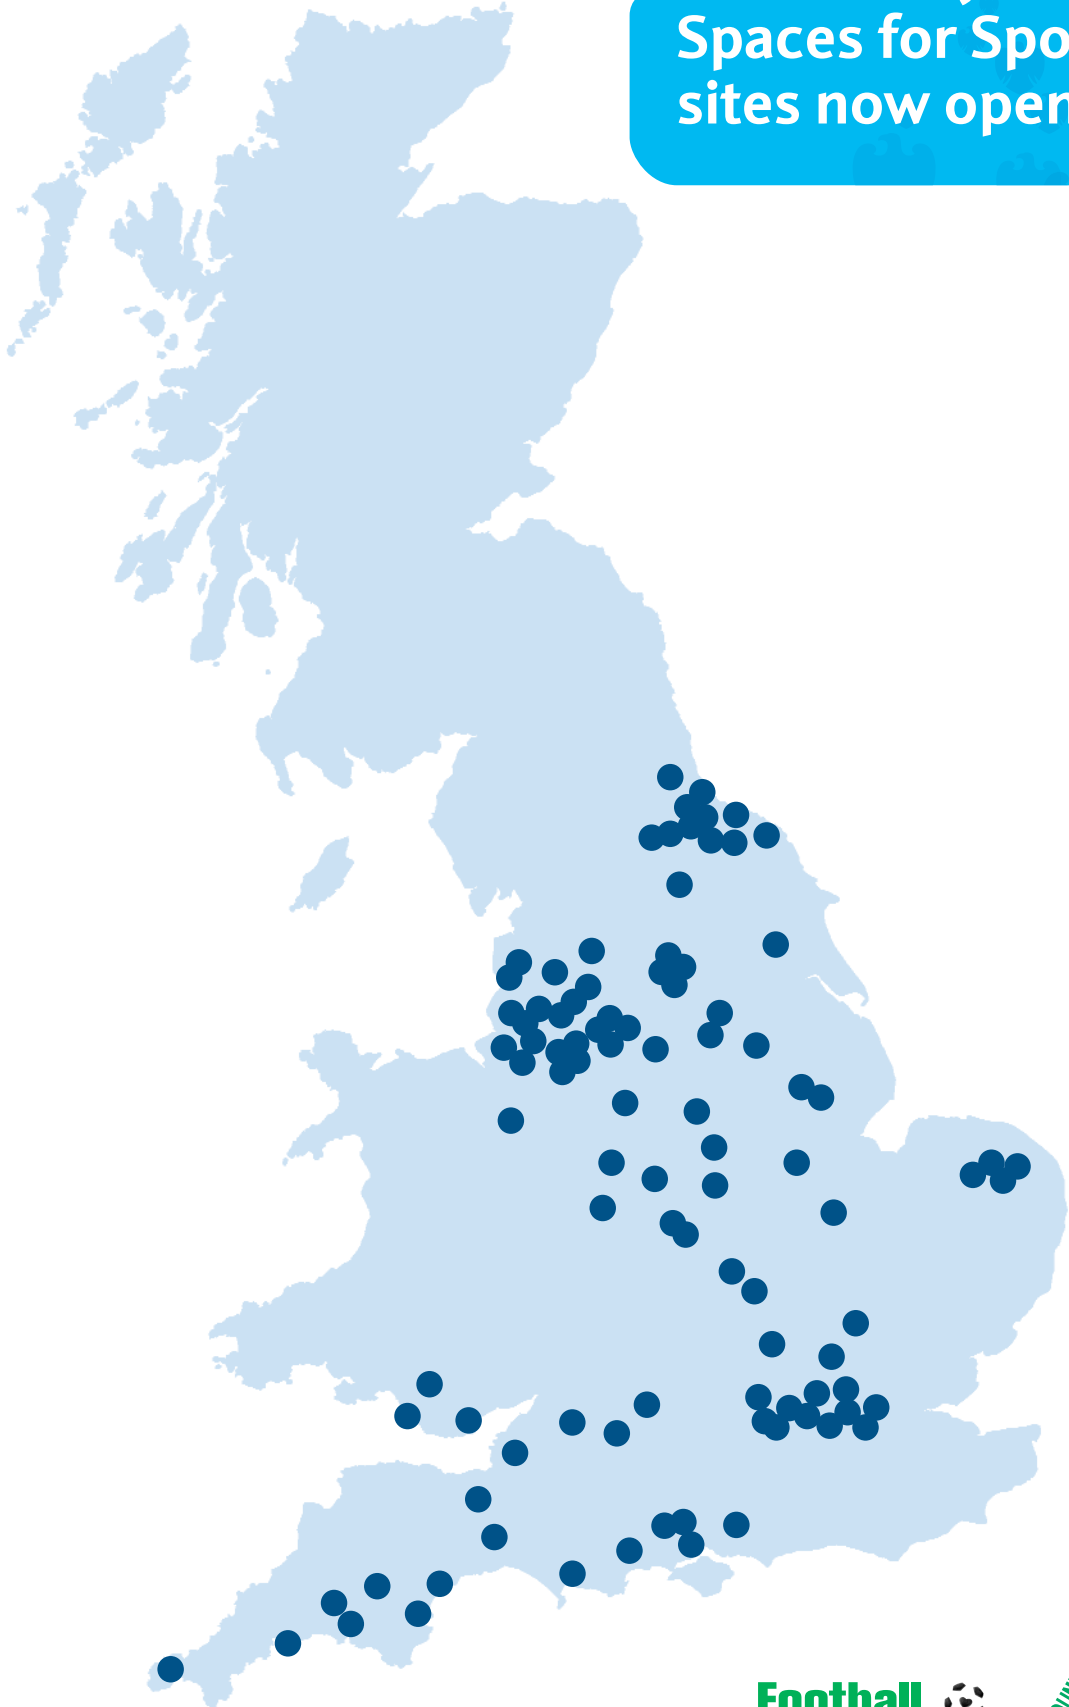

**100 Barclays
Spaces for Sports
sites now open**

BARCLAYS

Spaces for Sports

Project Title	Town
White Hart Lane	London
The Ackers Pitches	Birmingham
Linford Christie Sports Stadium	London
Veracity Recreation Ground	Southampton
Anfield Youth Centre	Liverpool
Community Skills 4 Sports Centre	Eltham, London
Carrow Park	Norwich
Old Trafford Sports Barn	Manchester
Oakley Vale MUGA	Corby
Deelands Hall Public Spaces	Birmingham
Barras Heath Sports Area	Coventry
Whittlesea MUGA	Whittlesey
Sport @ The Triangle	Peterborough
Freethorpe Village MUGA	Norwich
Haworth Rd MACA	Bradford
Thorntree Park Ball Court	Middlesborough
Warmsworth Park MUGA	Doncaster
Fairburn Mini BMX Track and Skatepark	North Yorkshire
Brearley Park Recreation Ground	Chesterfield
Chilton Tennis Courts	Chilton
Easington Colliery Welfare Park	Easington
Saltwell Park MUGA	Gateshead
Ponciau Banks Bike Track	Rhosllanerchrugog
Littleton Road Neighbourhood Park MUGA	Manchester
Quarry Road MUGA	Swindon
Devonport Park Community Tennis Courts	Plymouth
Bath Safe Project	Bath
Taunton Green Multi-Sports	Taunton
Construction of MUGA at Mansel Park	Southampton
Cintra Park Community Sports Project	Reading
Ellis Park All Weather Bowling Green	Hayle
Cary Park tennis Club	Torquay
MUGA on Gwavas Playing Field	Penzance
MUGA with Youth Shelters	Tylorstown
Phillimore Multicourt	Radlett
Meet up @ get Active! In Longmead	Surrey
MUGA at Forton Road	Gosport
Maurice Lea Memorial Park	Swadlincote
Active Meadowlands	Radford
Gostwick Road Renewal	Bedford
Pear Tree Park Skateboarding	Stevenage
Braunstone Climbing Traverse	Leicester
Fiddlewood MUGA	Norwich
Norwich Flyers BMX - Sloughbottom Park Track	Norwich
Lupset Play Area (Jubilee Fields)	Lupset
Birchwood Community Regeneration Project	Birchwood
Backies Skate Park/BMX/In-Line Blading Project	Lincoln
Anchorage Lane Skate Park	Doncaster
Low Simonside 'Bounce!'	Jarrow
Parkside Community Park Steering Group	Bradford
Marshall Drive Active Recreation Centre	Saltburn-By-Sea